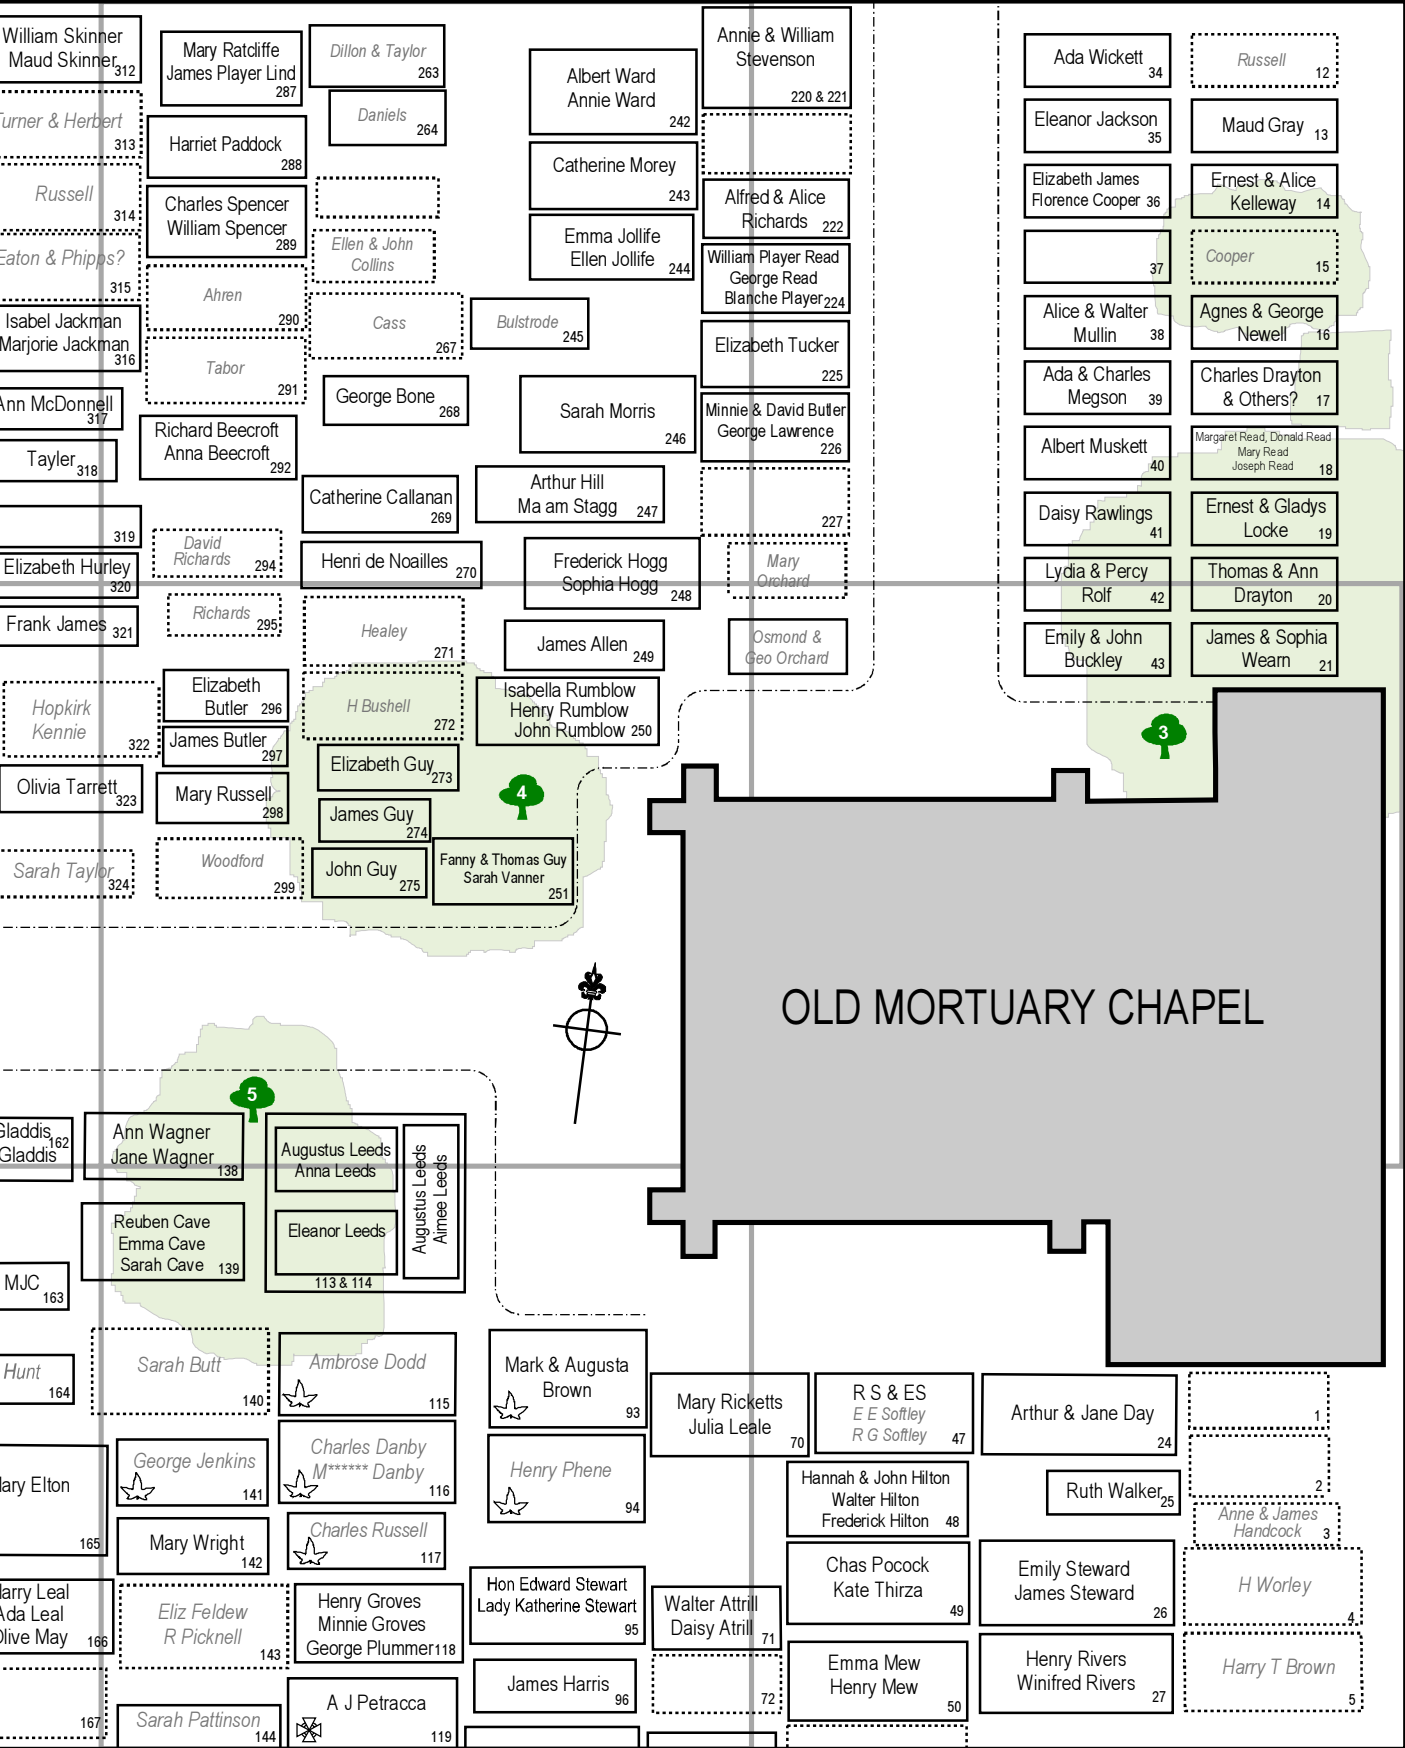

C

D

Group. It must be regarded as a work in progress and there is no
s will be made as further or more accurate information becomes

INGS on the Legend Sheet

| | |
|--------------------------------------|-------------|
| Drawn by: | David Earle |
| Print Date: | |
| Legend available as a separate sheet | |