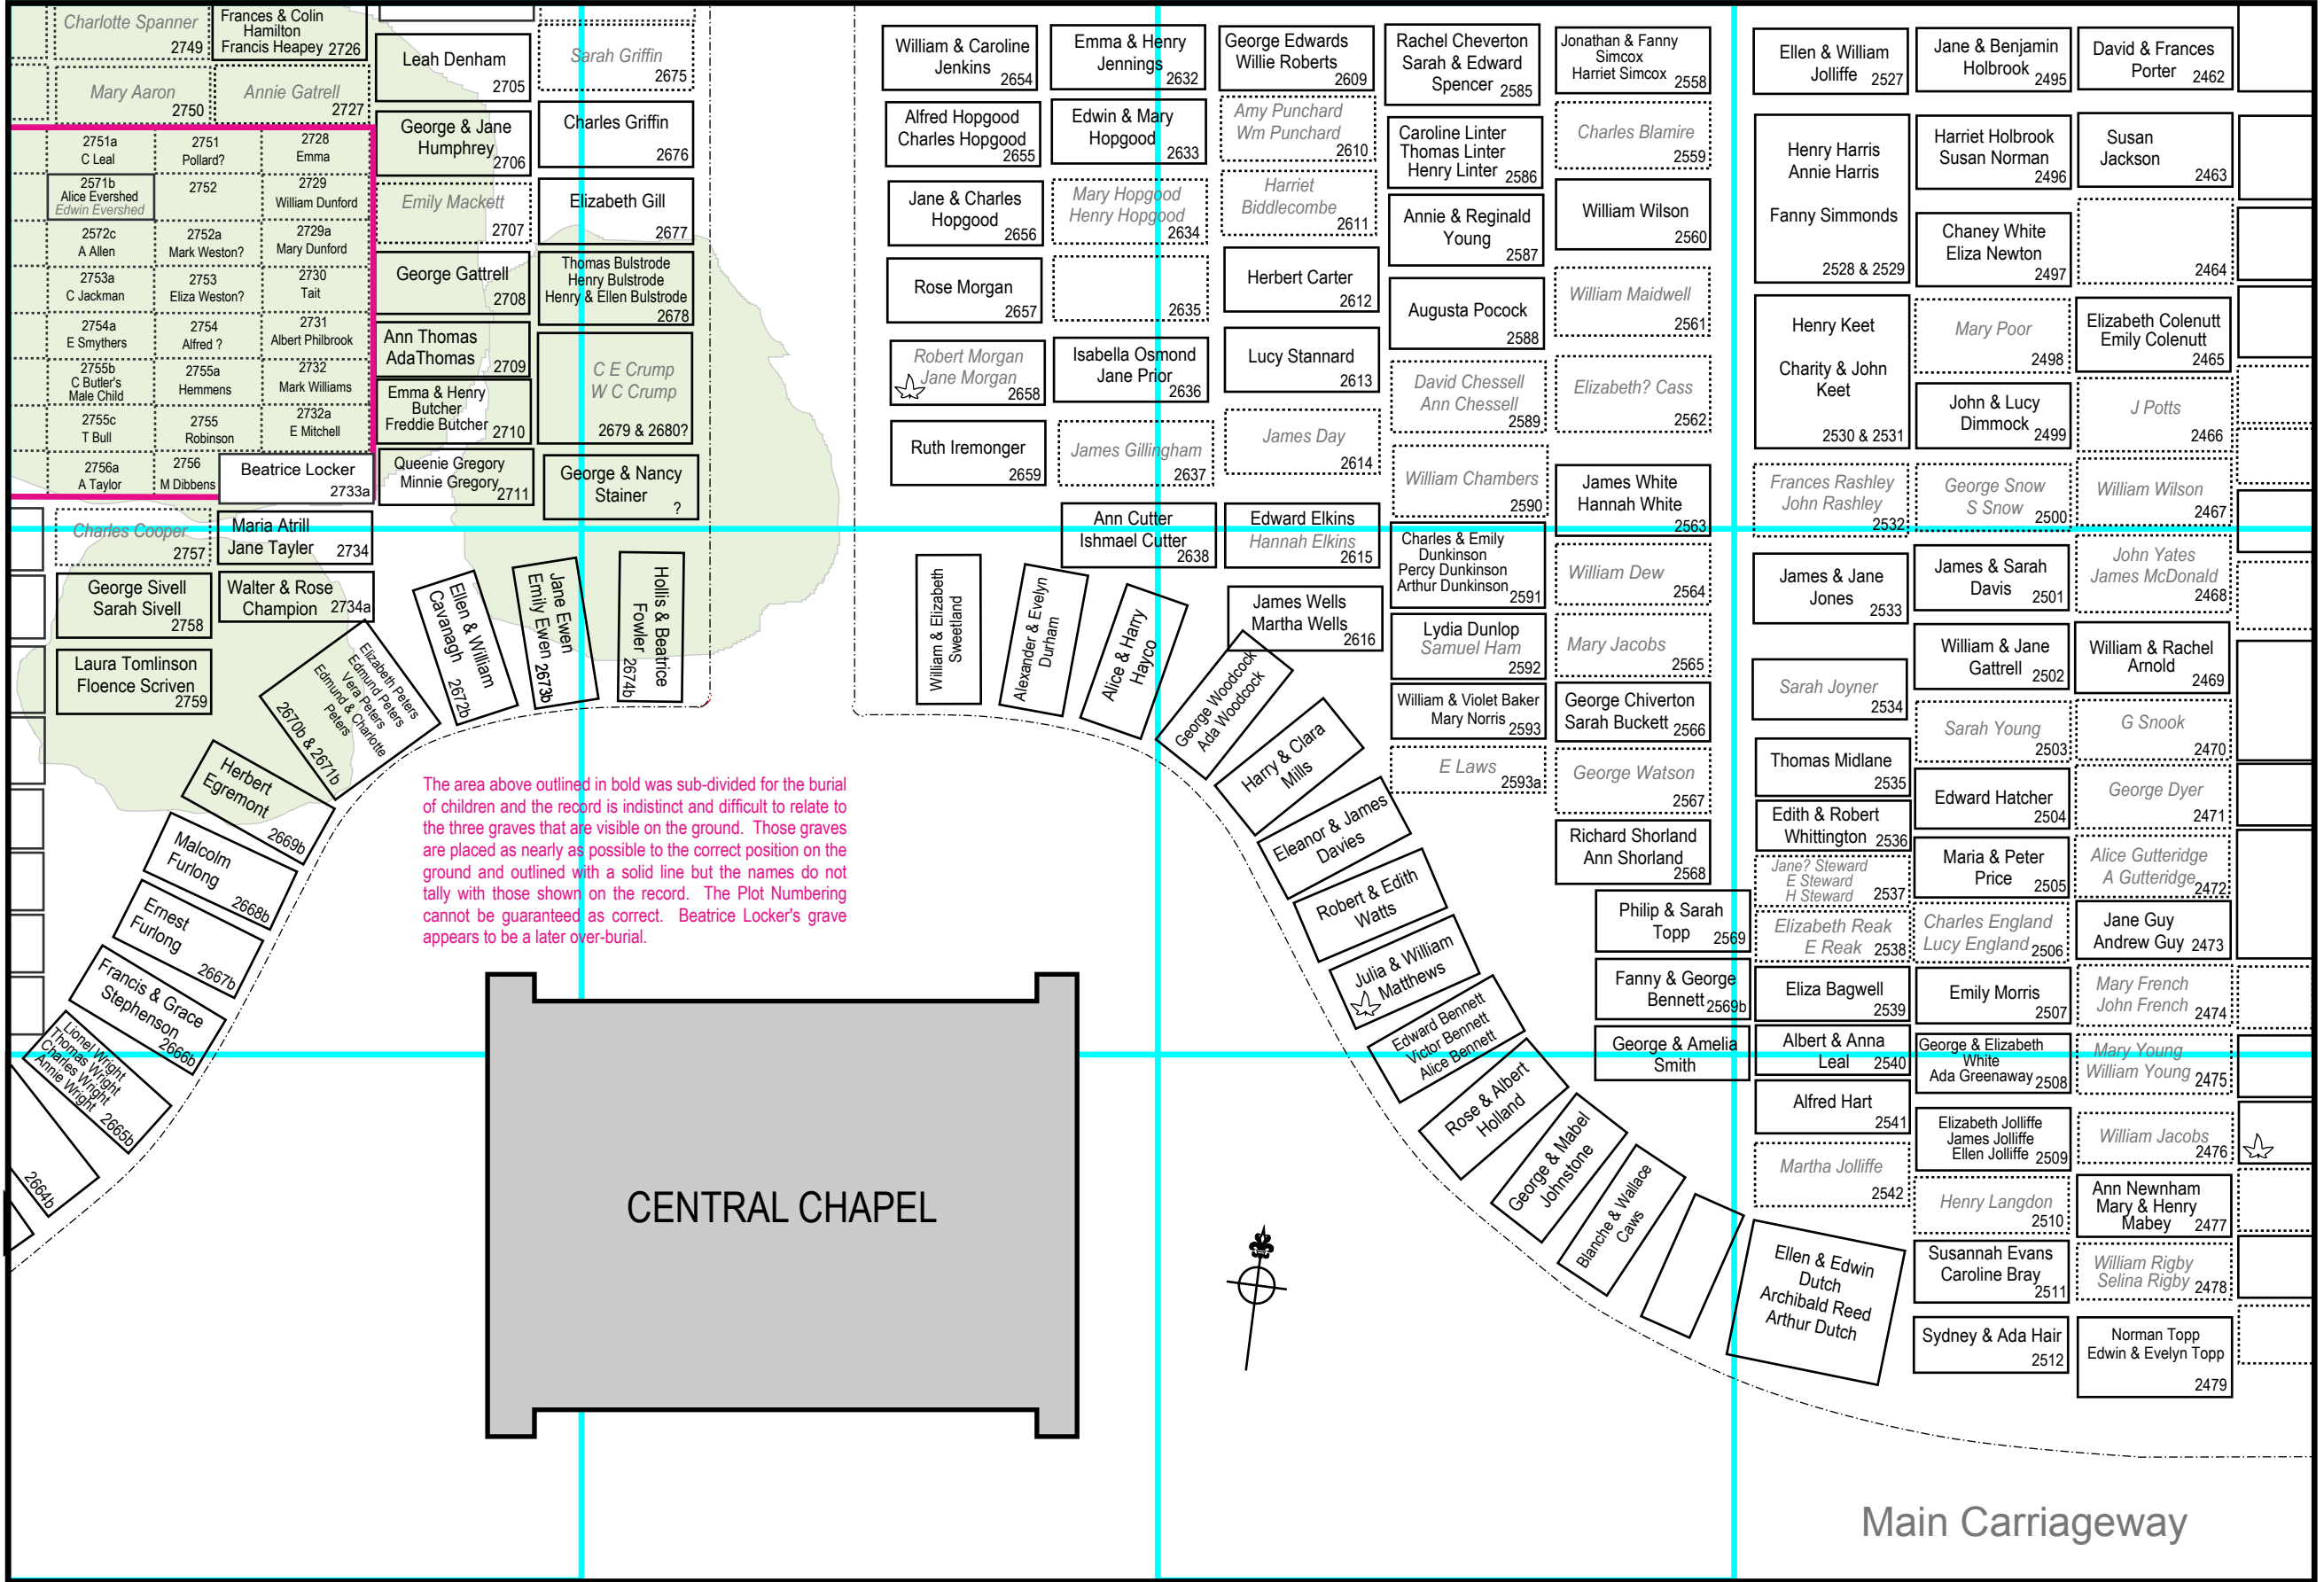

A**B****C****D****1****2****3**

RYDE SOCIAL HERITAGE GROUP
©Ryde Social Heritage Group 2007

RYDE OLD CEMETERY
APPROXIMATE SCALE ONLY
0 ————— 5
METRES

This Map has been produced by the Ryde Social Heritage Group. It is a work in progress and there is no guarantee of absolute accuracy. Alterations and/or additions will be made as further or more accurate information becomes available to the Group.

NOTE: Please read the WARNINGS on the Legend Sheet

Drawn:	David Earle
Surveyed:	David Earle & Lydia Jackson
Print Date:	
Legend available as a separate sheet	

RSHG 011
REVISION 29 MAY 09